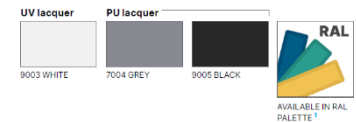

LIRGO

269,00 €

359,00 €

429,00 €

DETAILS

Размери: 60', 70', 80'
Атипичен p-p: 90'

- Периферна рамка от МДФ

- Пчелна пита

- Право крило

- Съвместим с права обхватна каса мин. количество за поръчка 2 комплекта.

- Оскъпяване за сив лак мат 7004 права обхватна каса лак + 45% от стандартната цена

- Оскъпяване за черен лак мат 9005 права обхватна каса лак + 45% от стандартната цена

- Доплащане за безфалцово крило + 57,00 € за бр.

- Доплащане за реверсивно крило + 57,00 € за бр.